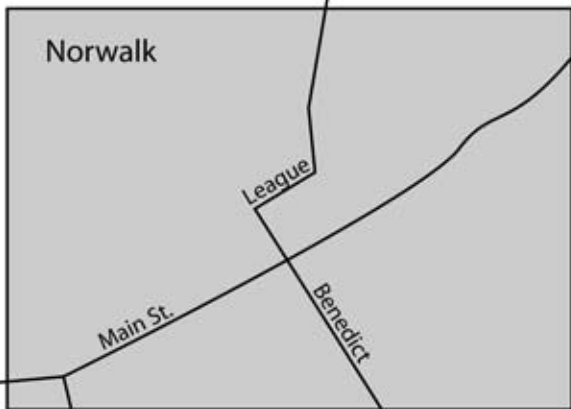

All three hotels are located on SR 250 North of Norwalk and approximately 5 miles away from Stein Photography.

Milan

SR 250 N

SR 61 N

SR 20

RT 18

SR 20 By Pass

SR 20 By Pass

SR 61 S

SR 250 S

Monroeville

Main St.

League

Benedict

Hotel Information
Please note that Rt. 250 and Milan Ave. are the same road.
All American Inn & Suite 415 Milan Ave. Norwalk 419-663-1922
Best Western 351 Milan Ave. Norwalk 419-663-3501
Econolodge 342 Milan Ave. Norwalk 419-668-5656

Stein Photography is located one mile south of Norwalk on State Route 61. We are next to Warehouse Tire and just 1/2 mile past Valley Beach Swim Club on the east side of the road.

For further directions please call us at 1-866-660-9575